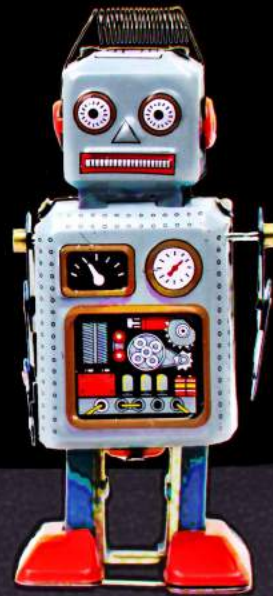

### BRICK MORELAND

BRICK IS THE TEAM'S SPACEMAN FROM A KNOCK OFF LEGO LINE KNOWN AS BOOTLEG BLOX. HE WAS ORIGINALLY GOING TO BE A REAL LEGO FIGURE BUT HIS HELMET TURNED OUT TO BE A CHOKING HAZARD. HE'S A HIT ON THE NORTH KOREAN BLACK MARKET! BRICK TRIES REALLY HARD BUT HE USUALLY ENDS UP IN TROUBLE AND NEEDS SAVING.

### YOBOT

YOBOT IS A PLASTIC BOOTLEG JAPANESE ROBOT FROM CHINA. HE LOOKS GREAT BUT HE'S CHEAPLY MADE AND HIS LIMBS TEND TO FALL OFF. INITIALLY HE WORKED FOR RUST-O-TIN, BUT HE SWITCHED SIDES WHEN HE REALIZED HOW COOL THE SQUAD WAS. HE ALSO HOPES THAT THEY CAN HELP HIM GET SOME BETTER EQUIPMENT...AND LIMBS!

### ICE CUBE MAN

THE OTHER BOOTLEG BLOX CHARACTER. ICE CUBE MAN IS PART OF A HERO TEAM CALLED THE REVENGERS. ICE CUBE MAN DREAMS OF JOINING A REAL TEAM, BUT HIS POWERS ARE LAME. HE ALSO HAS AN ICE ROCKET, WHICH IS HELPFUL FOR SPACE MISSIONS AND WHY THE SQUAD KEEPS HIM AROUND.

### DARK INVADER

DARK INVADER IS A PLASTIC DARTH VADER KNOCK-OFF. HE IS VERY STRANGE AND SPEAKS USING A TEXT-TO-SPEECH ROBOT VOICE. HE HAS THREE BROTHERS: GREEN INVADER, GOLD INVADER, AND LIGHT INVADER. THEY USED TO BE ABLE TO COMBINE TO FORM A GIANT ROBOT BUT THEY CAN'T DO IT ANYMORE SO THEY JUST STAND ON EACH OTHER'S SHOULDERS.